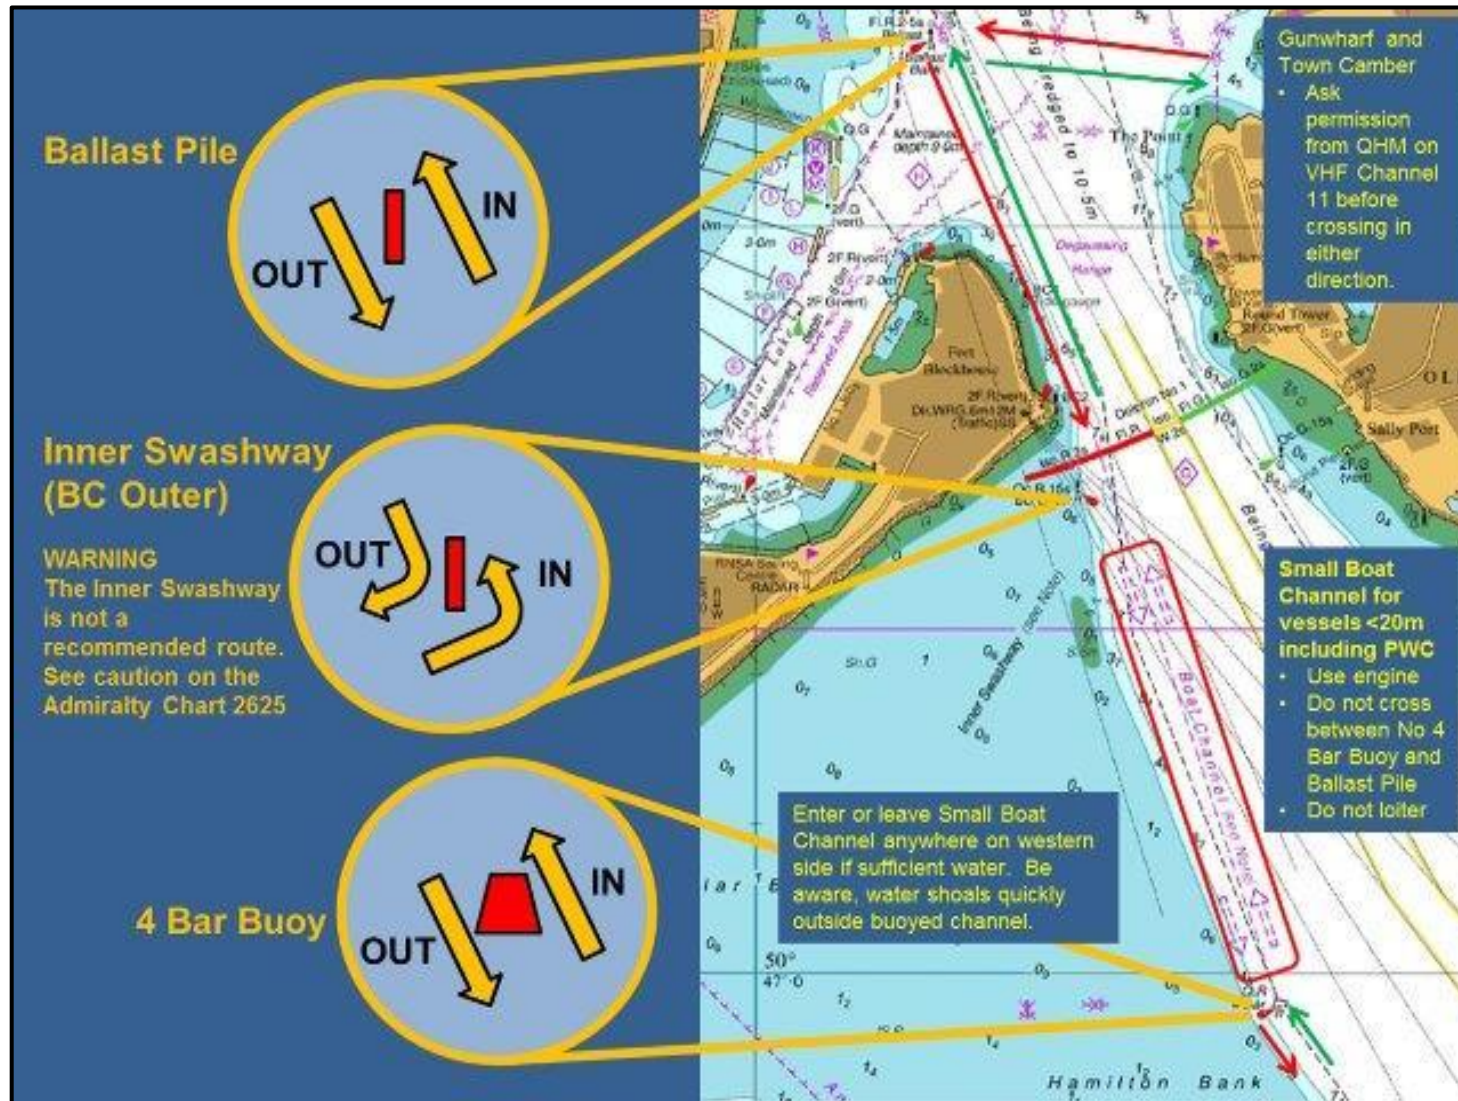

## Extract from Queens Harbour Master Portsmouth General Direction 02/17

Full details can be found here:

<https://www.royalnavy.mod.uk/qhm/portsmouth/local-notice/general-directions/2017/1702-portsmouth-harbour-entrance>

Further chart detail can be found on BA Charts 2625 and 2631

Further chart detail can be found on BA Charts 2625 and 2631

Ballast Pile

Tide Gauge at Fort Block House

BC Outer